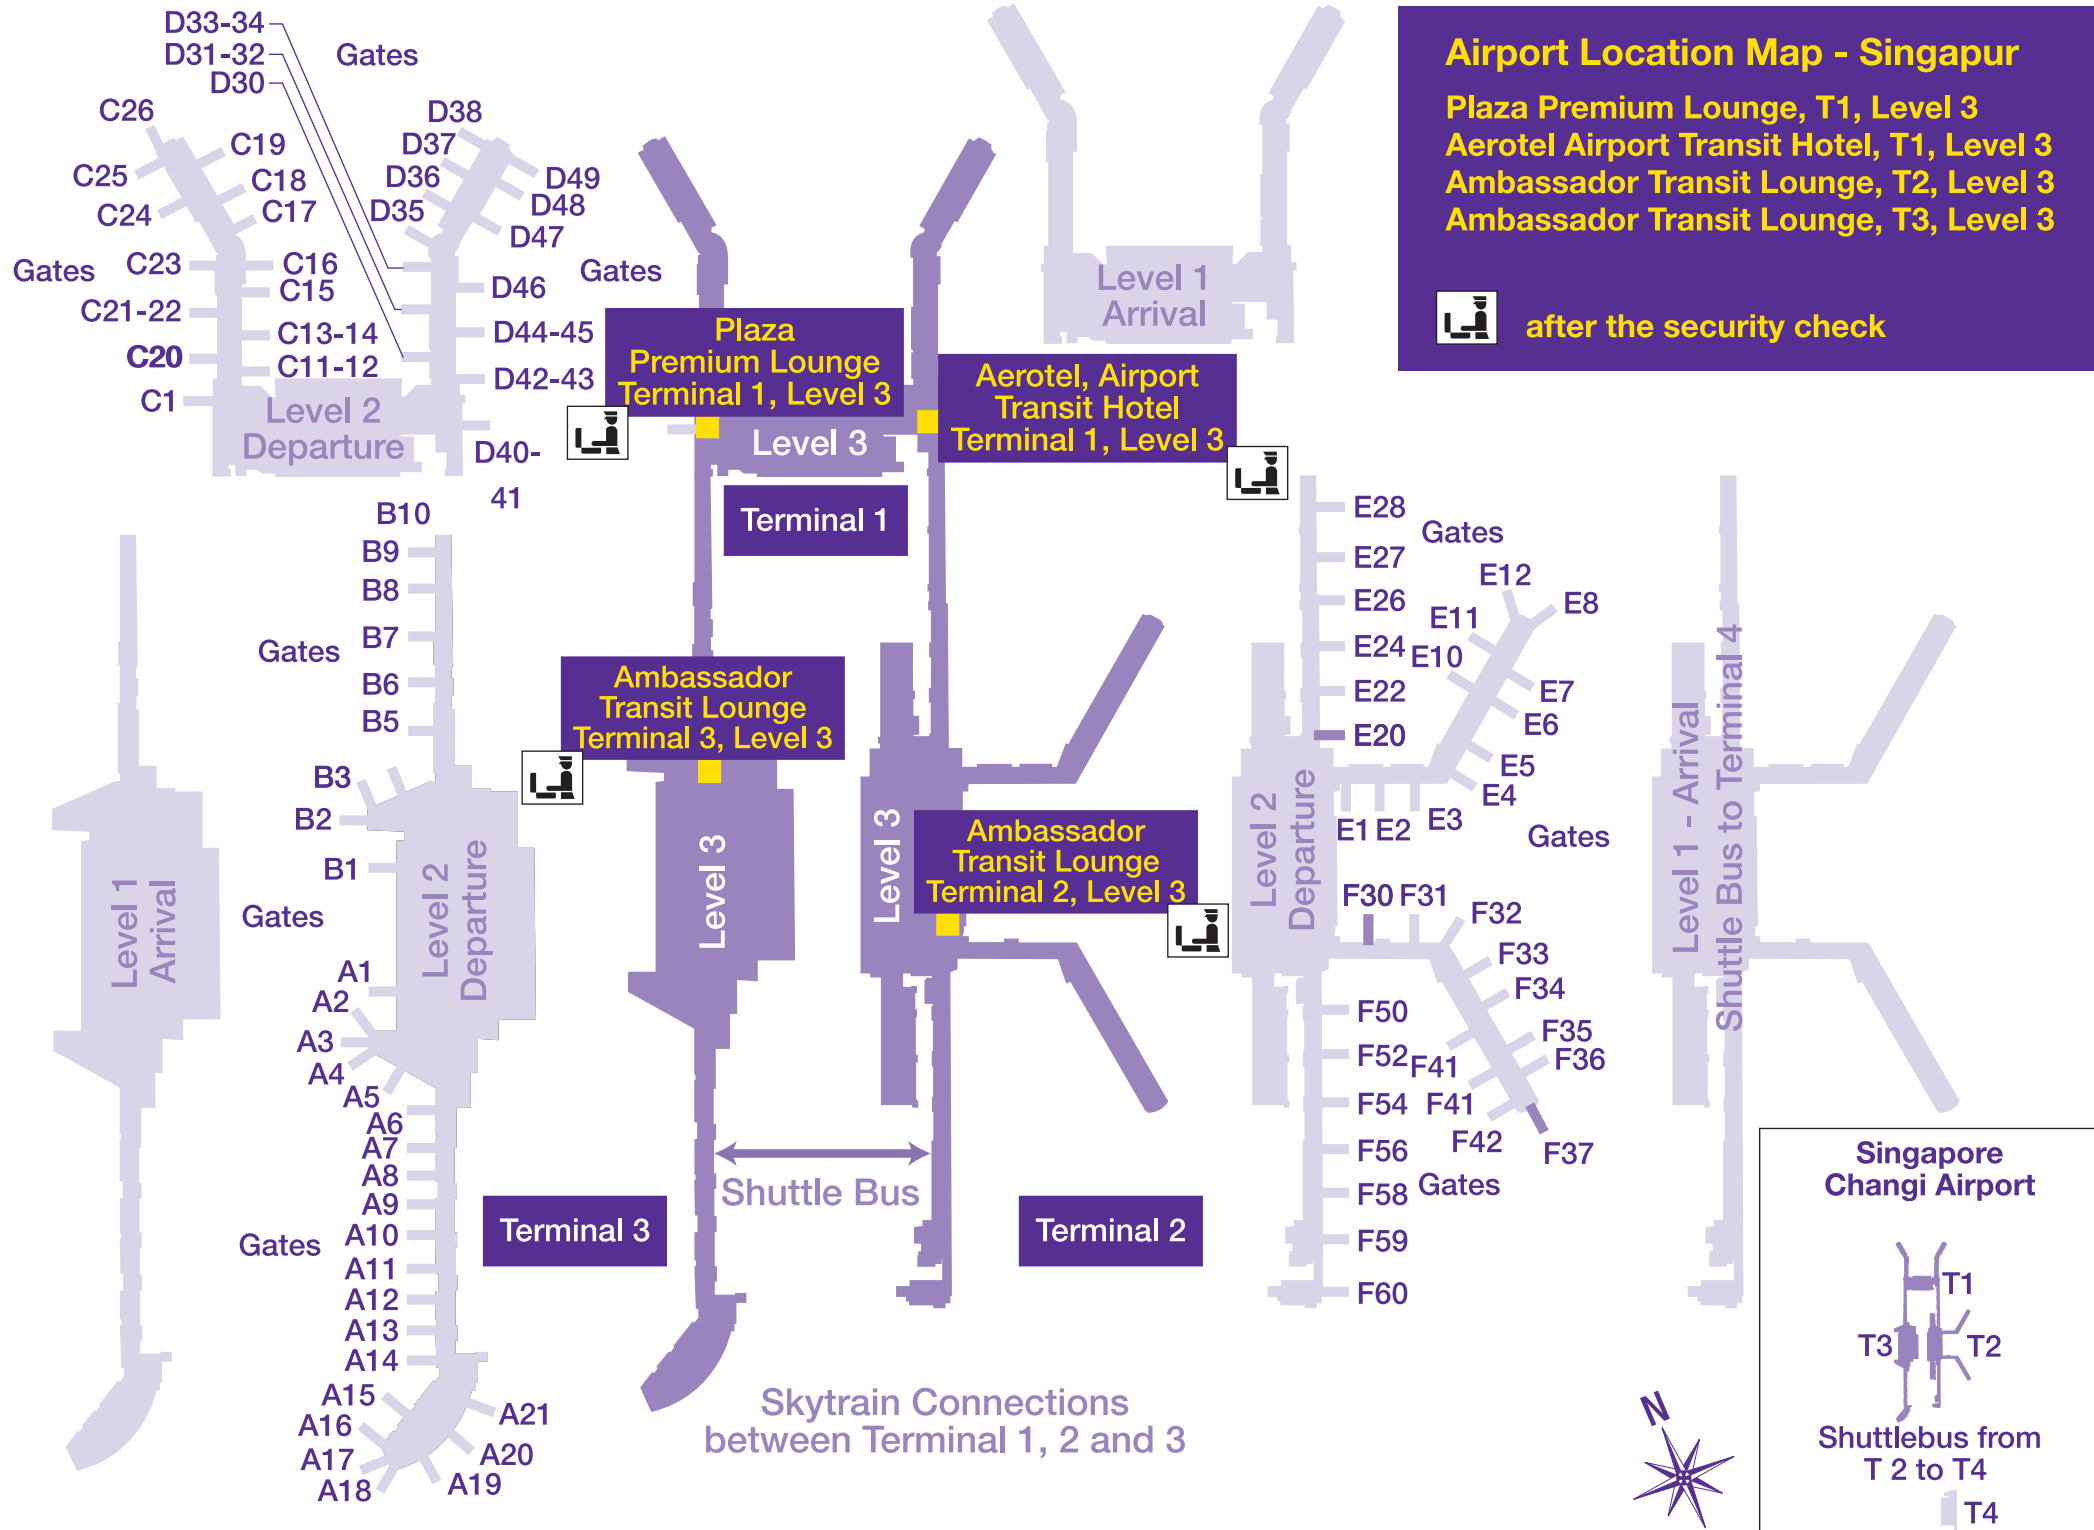

Airport Location Map - Singapur

- Plaza Premium Lounge, T1, Level 3
- Aerotel Airport Transit Hotel, T1, Level 3
- Ambassador Transit Lounge, T2, Level 3
- Ambassador Transit Lounge, T3, Level 3

after the security check

Singapore Changi Airport

Shuttlebus from T 2 to T4

T4